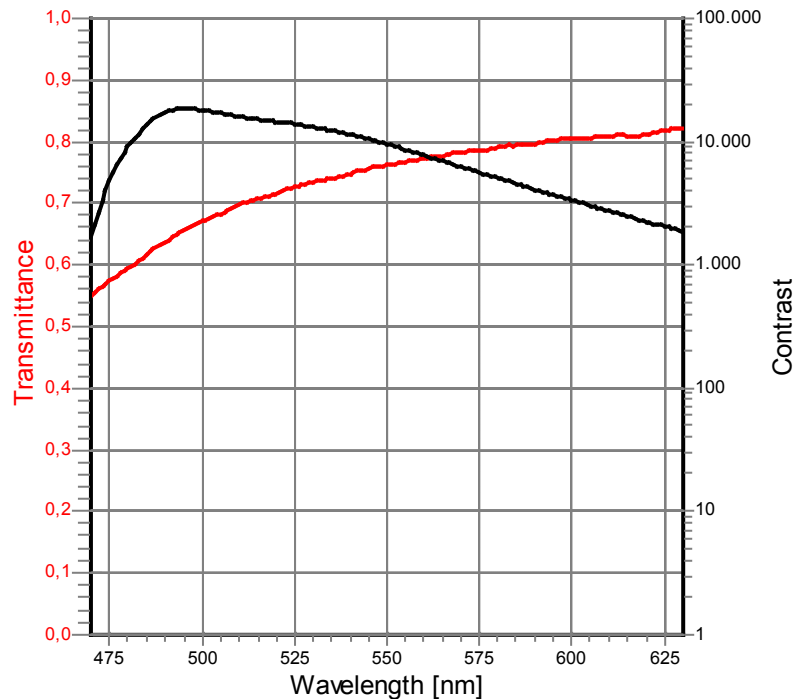

## colorPol® VIS 500 BC3 L2P

Spectral range	VIS
Wavelength range with contrast > 1 000 : 1 <sup>(1)</sup>	475 to 625 nm
Transmittance (uncoated)	> 55 % up to 81 %
Filter thickness (laminated) <sup>(2)</sup>	1,7 ± 0,2 / 2,0 ± 0,2 mm
Acceptance angle	± 20°
Polarization axis	< 0.5° to edge
Operating temperature	-20 to +120 °C
<sup>(1)</sup> contrast: ratio of parallel to perpendicular transmittance	Date: 13.05.2011
<sup>(2)</sup> other thicknesses on request	